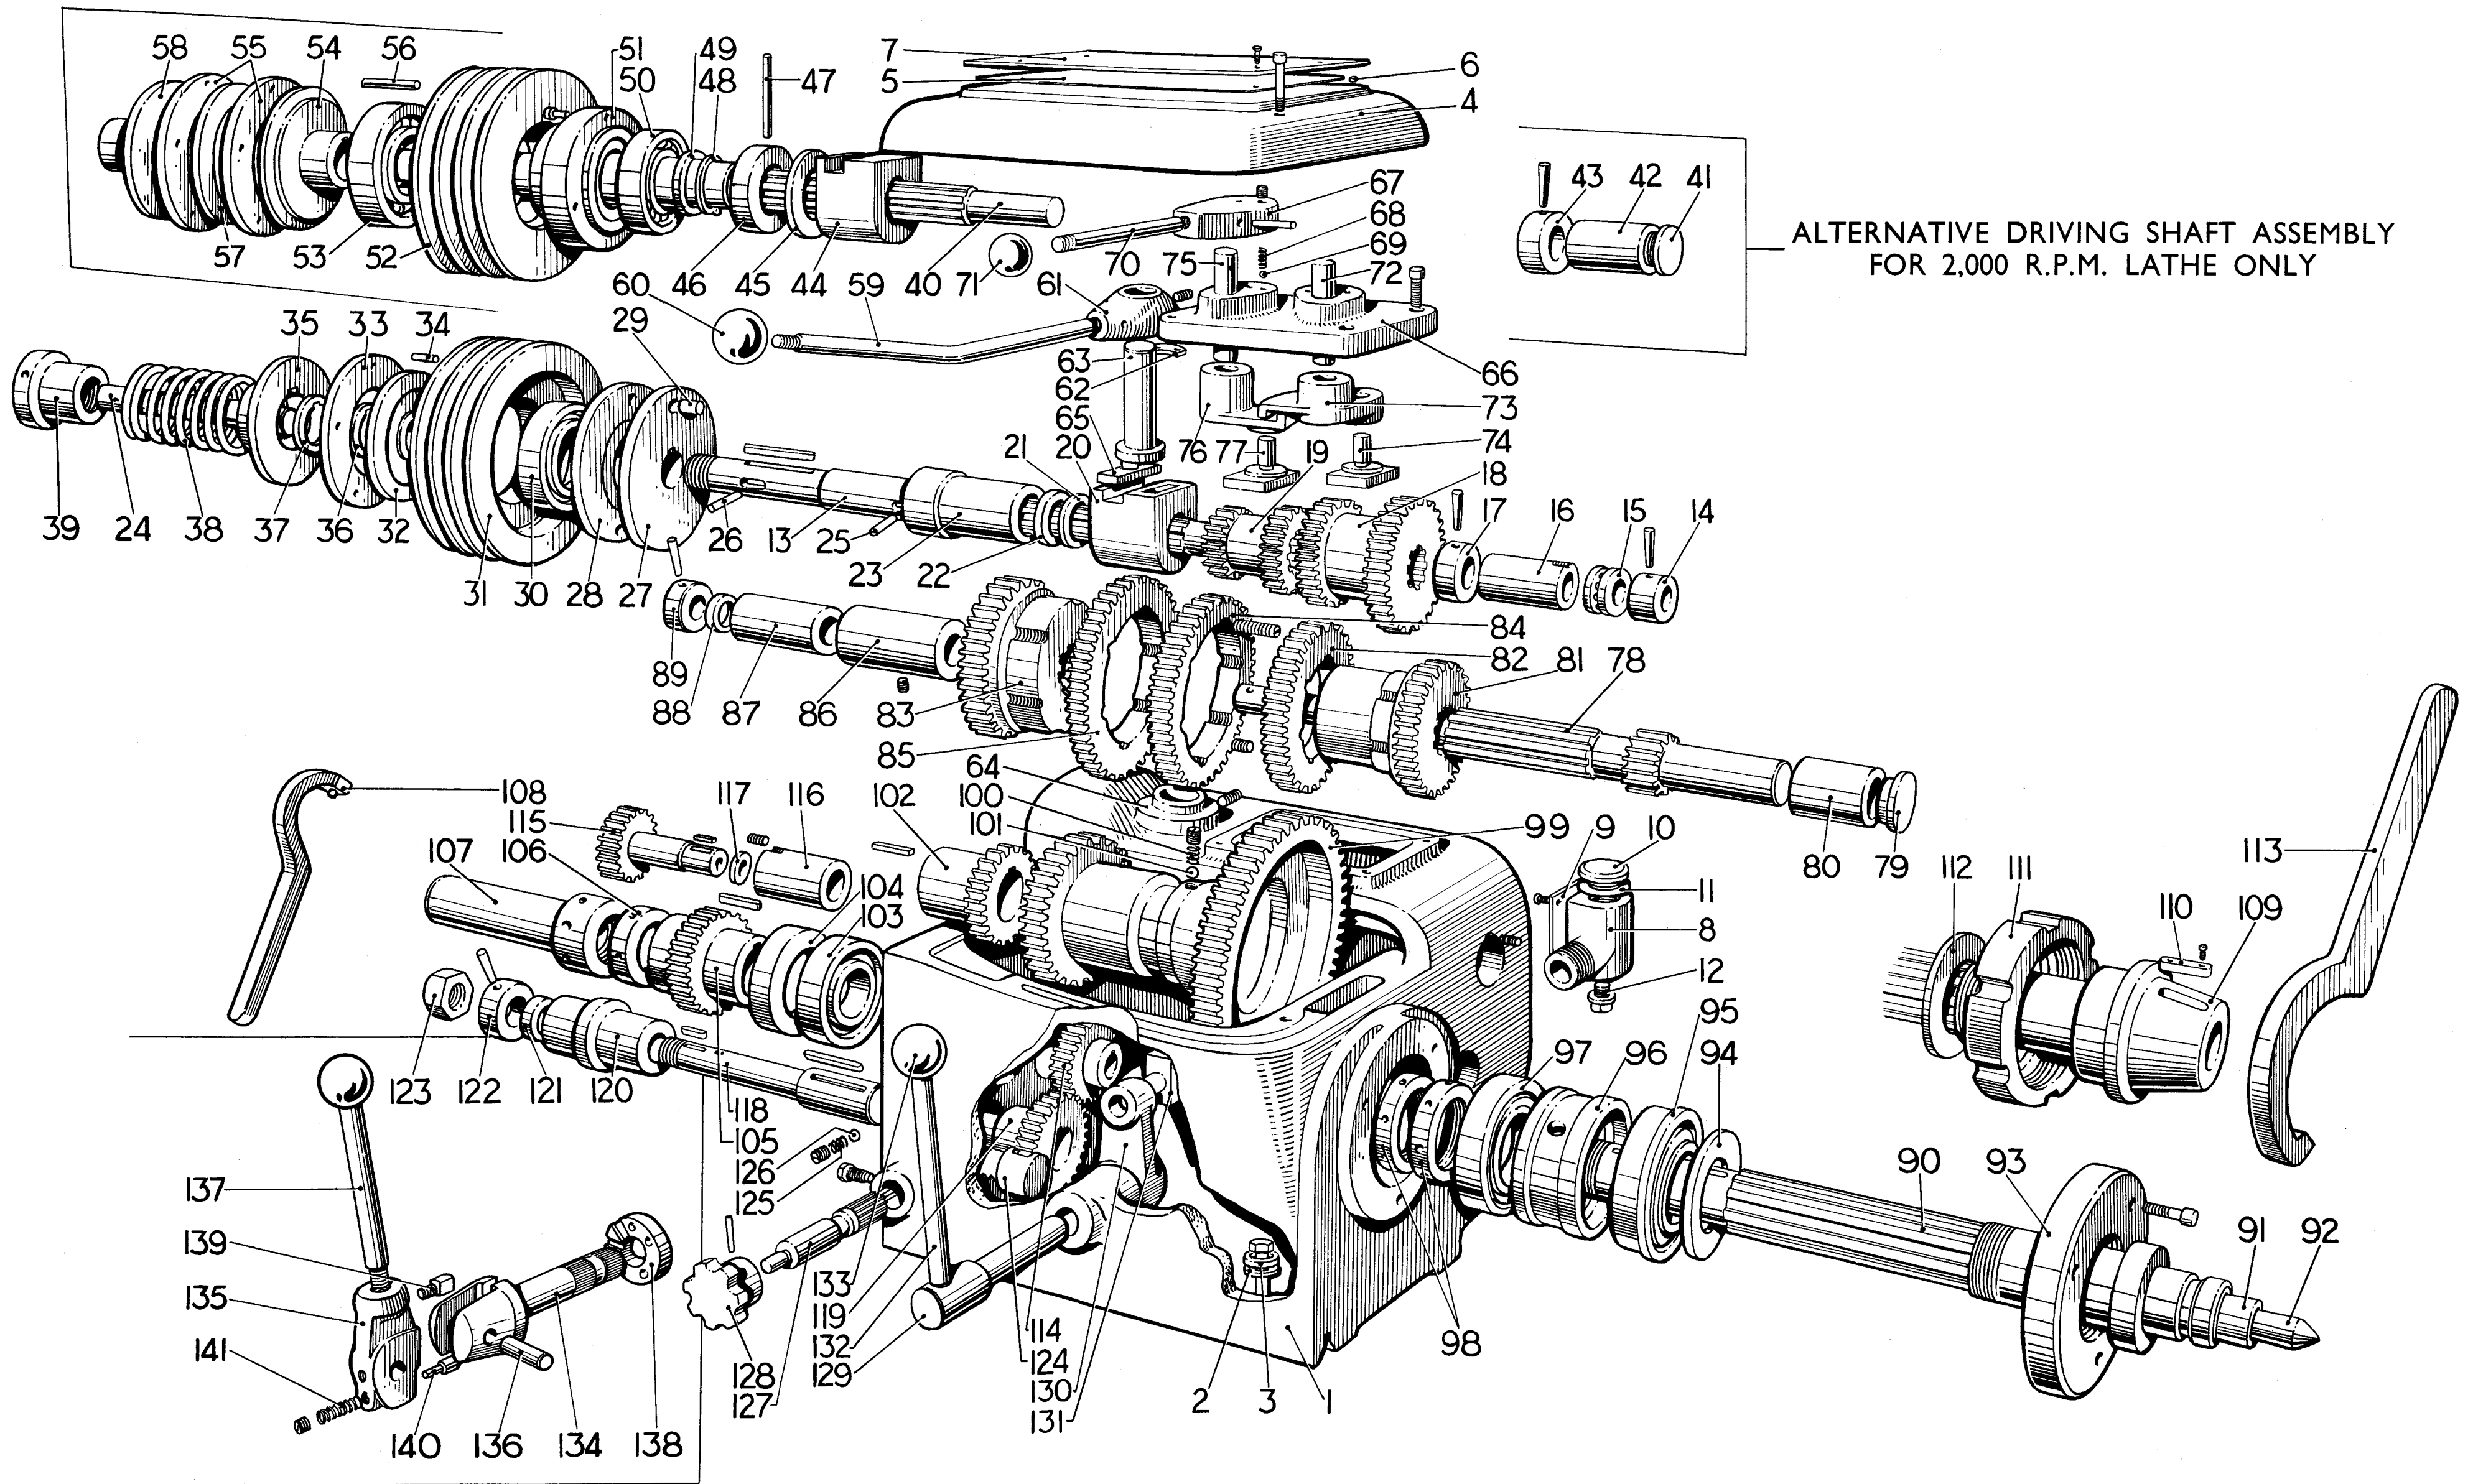

EIGHT SPEED ALL-GEARED HEADSTOCK ASSEMBLY

Item Numbers correspond with those listed in the Operator's Handbook

ALTERNATIVE DRIVING SHAFT ASSEMBLY
FOR 2,000 R.P.M. LATHE ONLY

Supplied with the compliments of